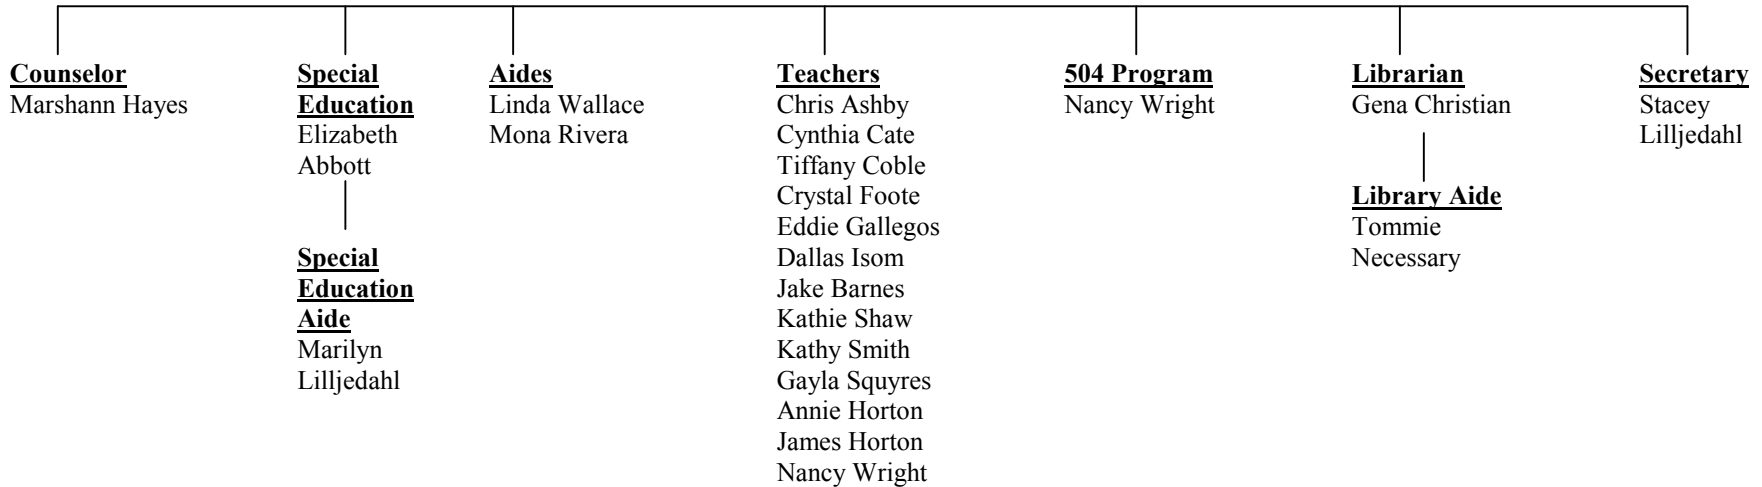

JONESBORO ISD HIERARCHY CHART 2010-2011**

BOARD OF TRUSTEES

Keith Taylor, President

Bobby Buster, Vice President
Wayne Wallace, Member
Brandon Lilljedahl, Member

Rusty Lilljedahl, Secretary
Keith Crawford, Member
Roger Hill, Member

Superintendent

Mike Kelly

Principal

Mike Kelly

**Subject to change as Staff Roster changes.